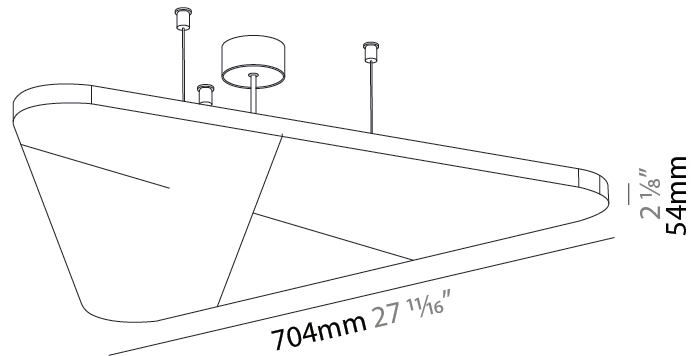

GENERAL

Series: Victory Acoustic Light Panel
Brand: Prolicht
Division: Architectural
Mounting Type: Suspension
Mounting Location: Ceiling
Subcategory: Acoustic

PHYSICAL

Shape: Abstract
Length (mm): 792
Length (in): 31 ⁷/₁₆
Width (mm): 704
Width (in): 27 ¹¹/₁₆
Height (mm): 54
Height (in): 2 ¹/₈
Light Distribution: Indirect
Fixture Finish: SSR / BKV / CWI / CRY / HAB / UFT / ITA / RUA / FTG / MYG / LOD / PUS / FRO / FUP / KIA / POP / BLS / SPG / MEY / GOH / GUM / CHC / COM / ABZ / JAG / OBR / MOS / ROR
Accent Finish: ANC / ASH / BNA / BTC / BZE / CEL / EGG / EVG / FOG / FOS / FST / FUA / IRI / IRO / KHA / LIC / LIM / MER / MSN / MUS / ONX / PEA / PLU / POL / PPY / RAY / ROY / RST / STE / SWD / TAN / TAU
Fixture Material: Aluminum
Cable Details: 2 000mm / 78 3/4" or 6 000mm / 236 1/4" Transparent Cable

ELECTRICAL

Lamp Type: LED (Zhaga Standard)
Input Wattage (W): 10
Total Output Wattage (W): 9.1
Dimming: Non-Dimmable
Driver Included: Yes
Driver Location: Integrated
Driver Type: Constant Current - Universal
Driver Class: Class 2
Input Voltage (V): 120 - 277

LED

Color Temperature (°K): 2700 / 3000 / 3500 / 4000
Max. Delivered Lumen (lm): 701 / 708 / 730 / 751
Nominal Lumen (lm): 855 / 864 / 890 / 916
CRI: >90 CRI
Lamp Life (hrs): 50000

OPTICAL

RATINGS AND CERTIFICATIONS

Certified By: CSA Certified to UL and CSA Standards
IP rating: IP20